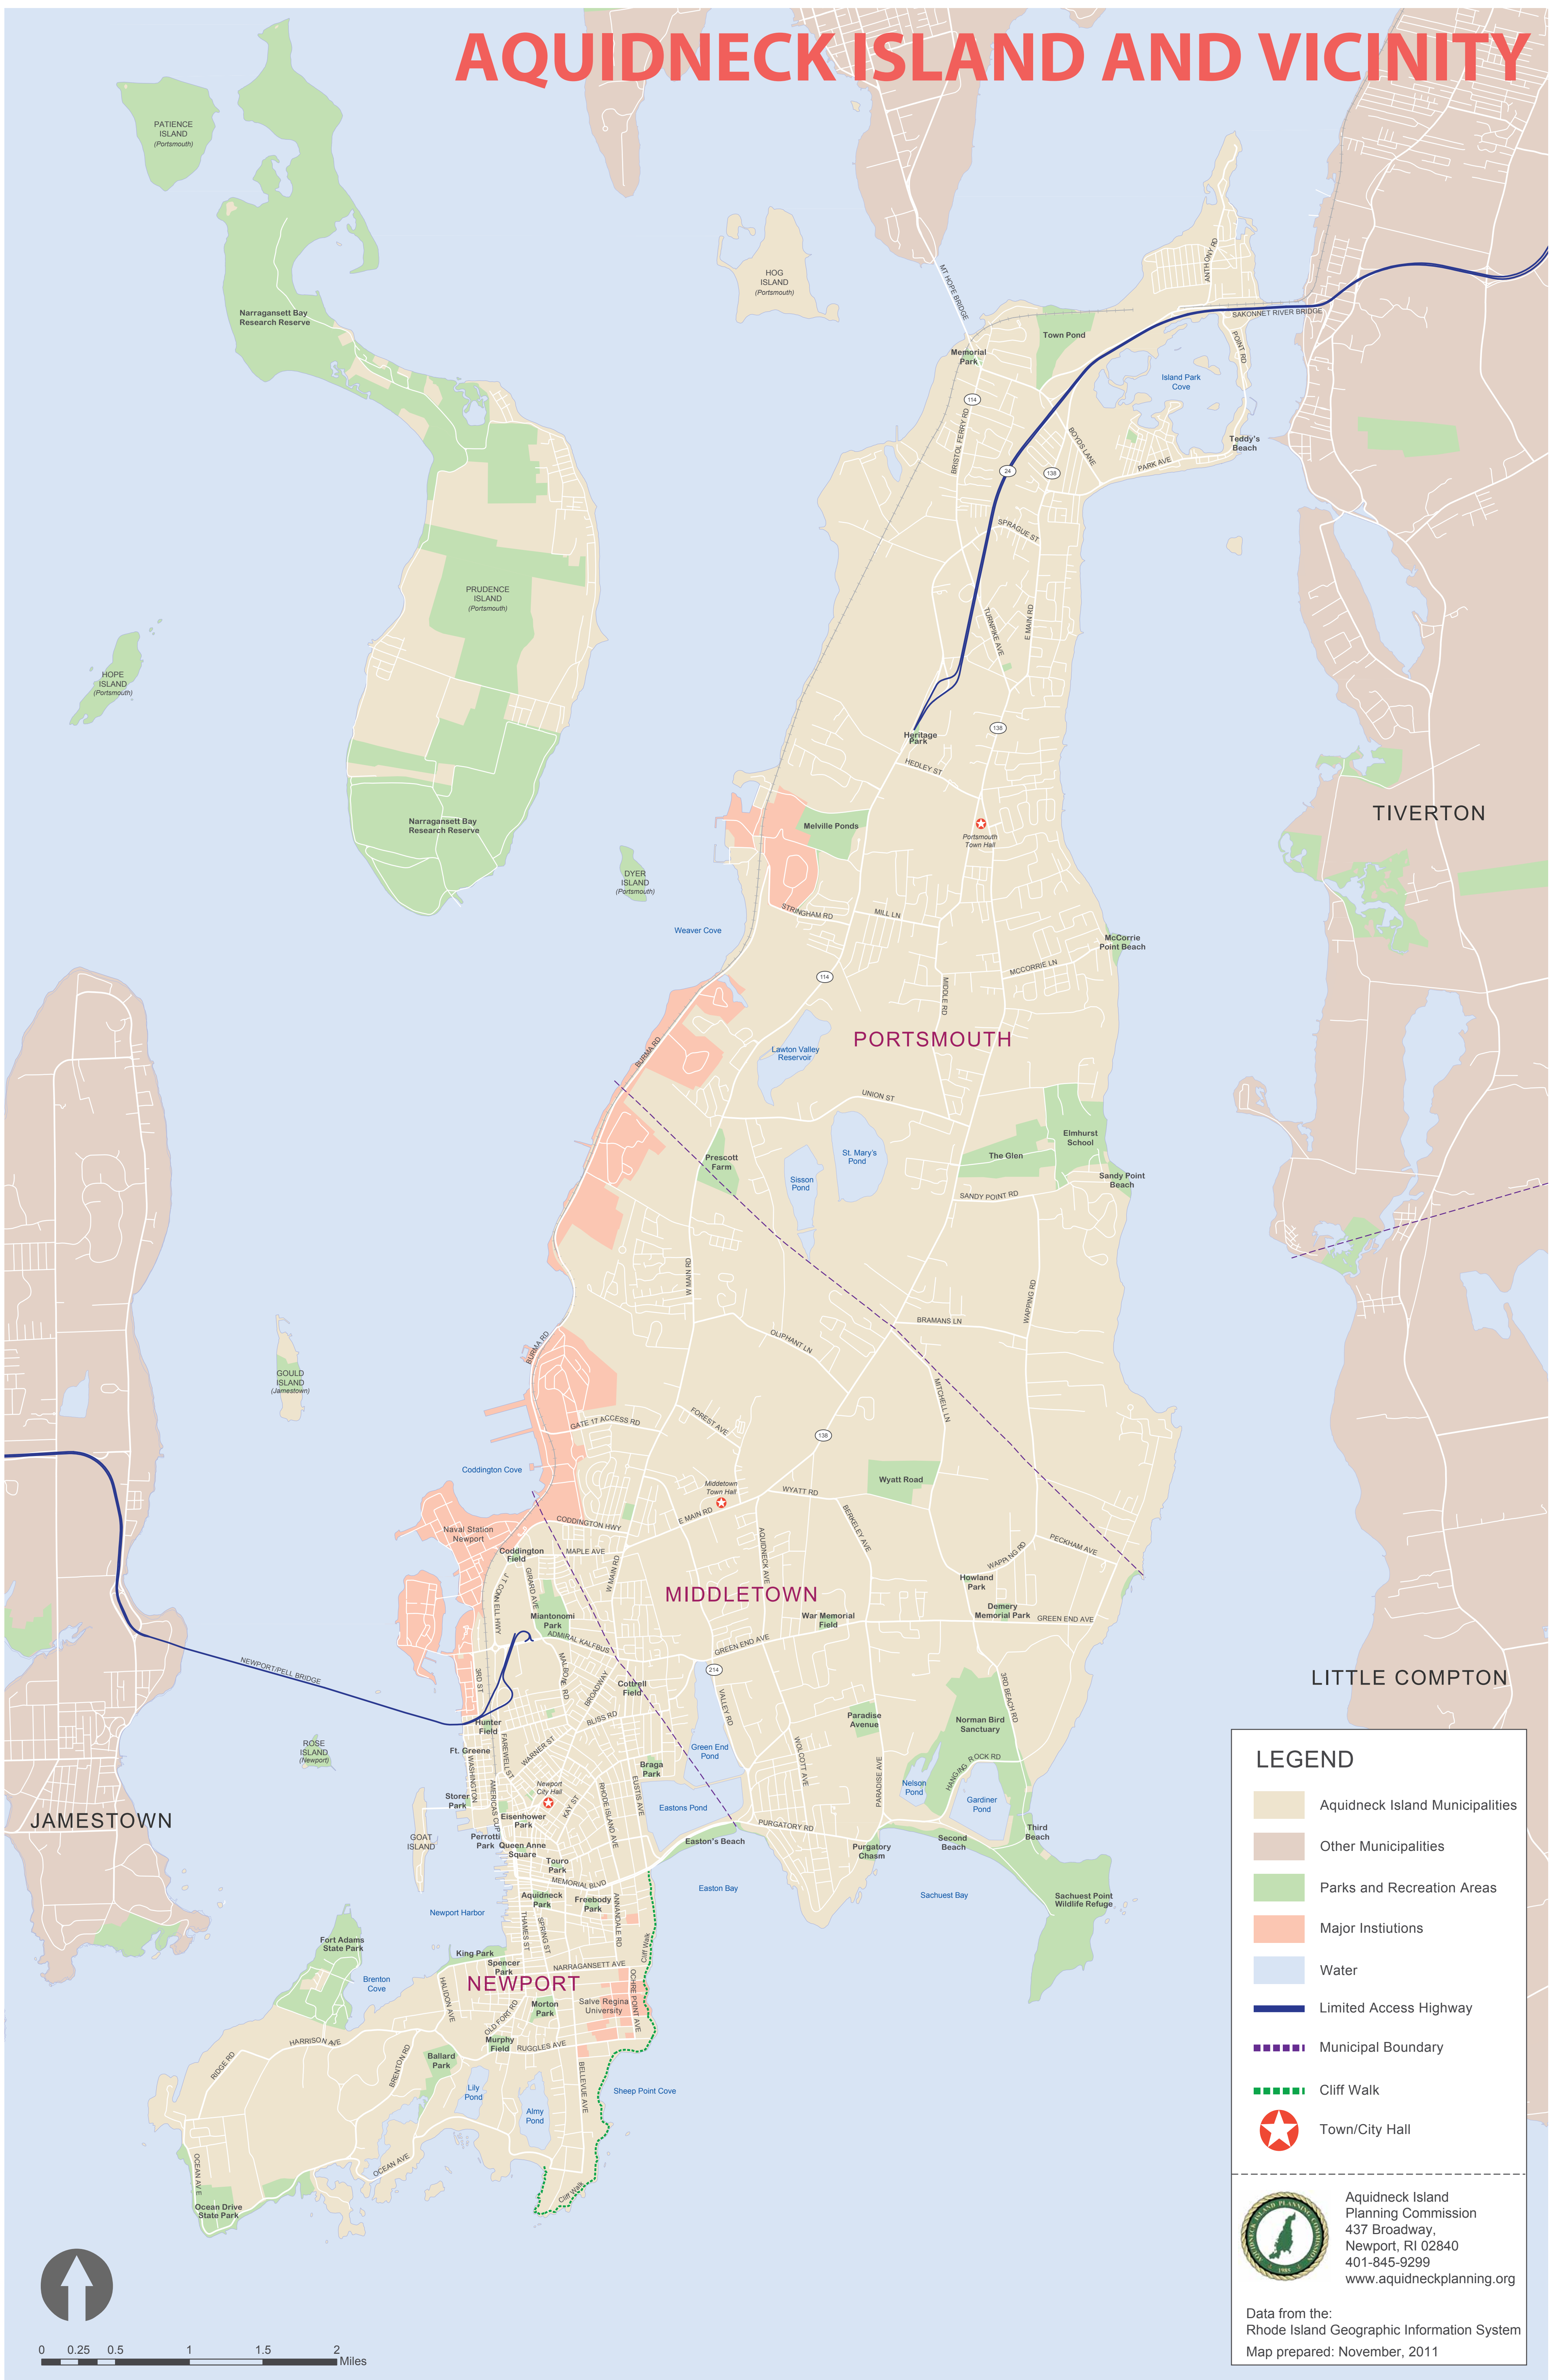

AQUIDNECK ISLAND AND VICINITY

LEGEND

- Aquidneck Island Municipalities
- Other Municipalities
- Parks and Recreation Areas
- Major Institutions
- Water
- Limited Access Highway
- Municipal Boundary
- Cliff Walk
- ★ Town/City Hall

Aquidneck Island
 Planning Commission
 437 Broadway,
 Newport, RI 02840
 401-845-9299
www.aquidneckplanning.org

Data from the:
 Rhode Island Geographic Information System
 Map prepared: November, 2011