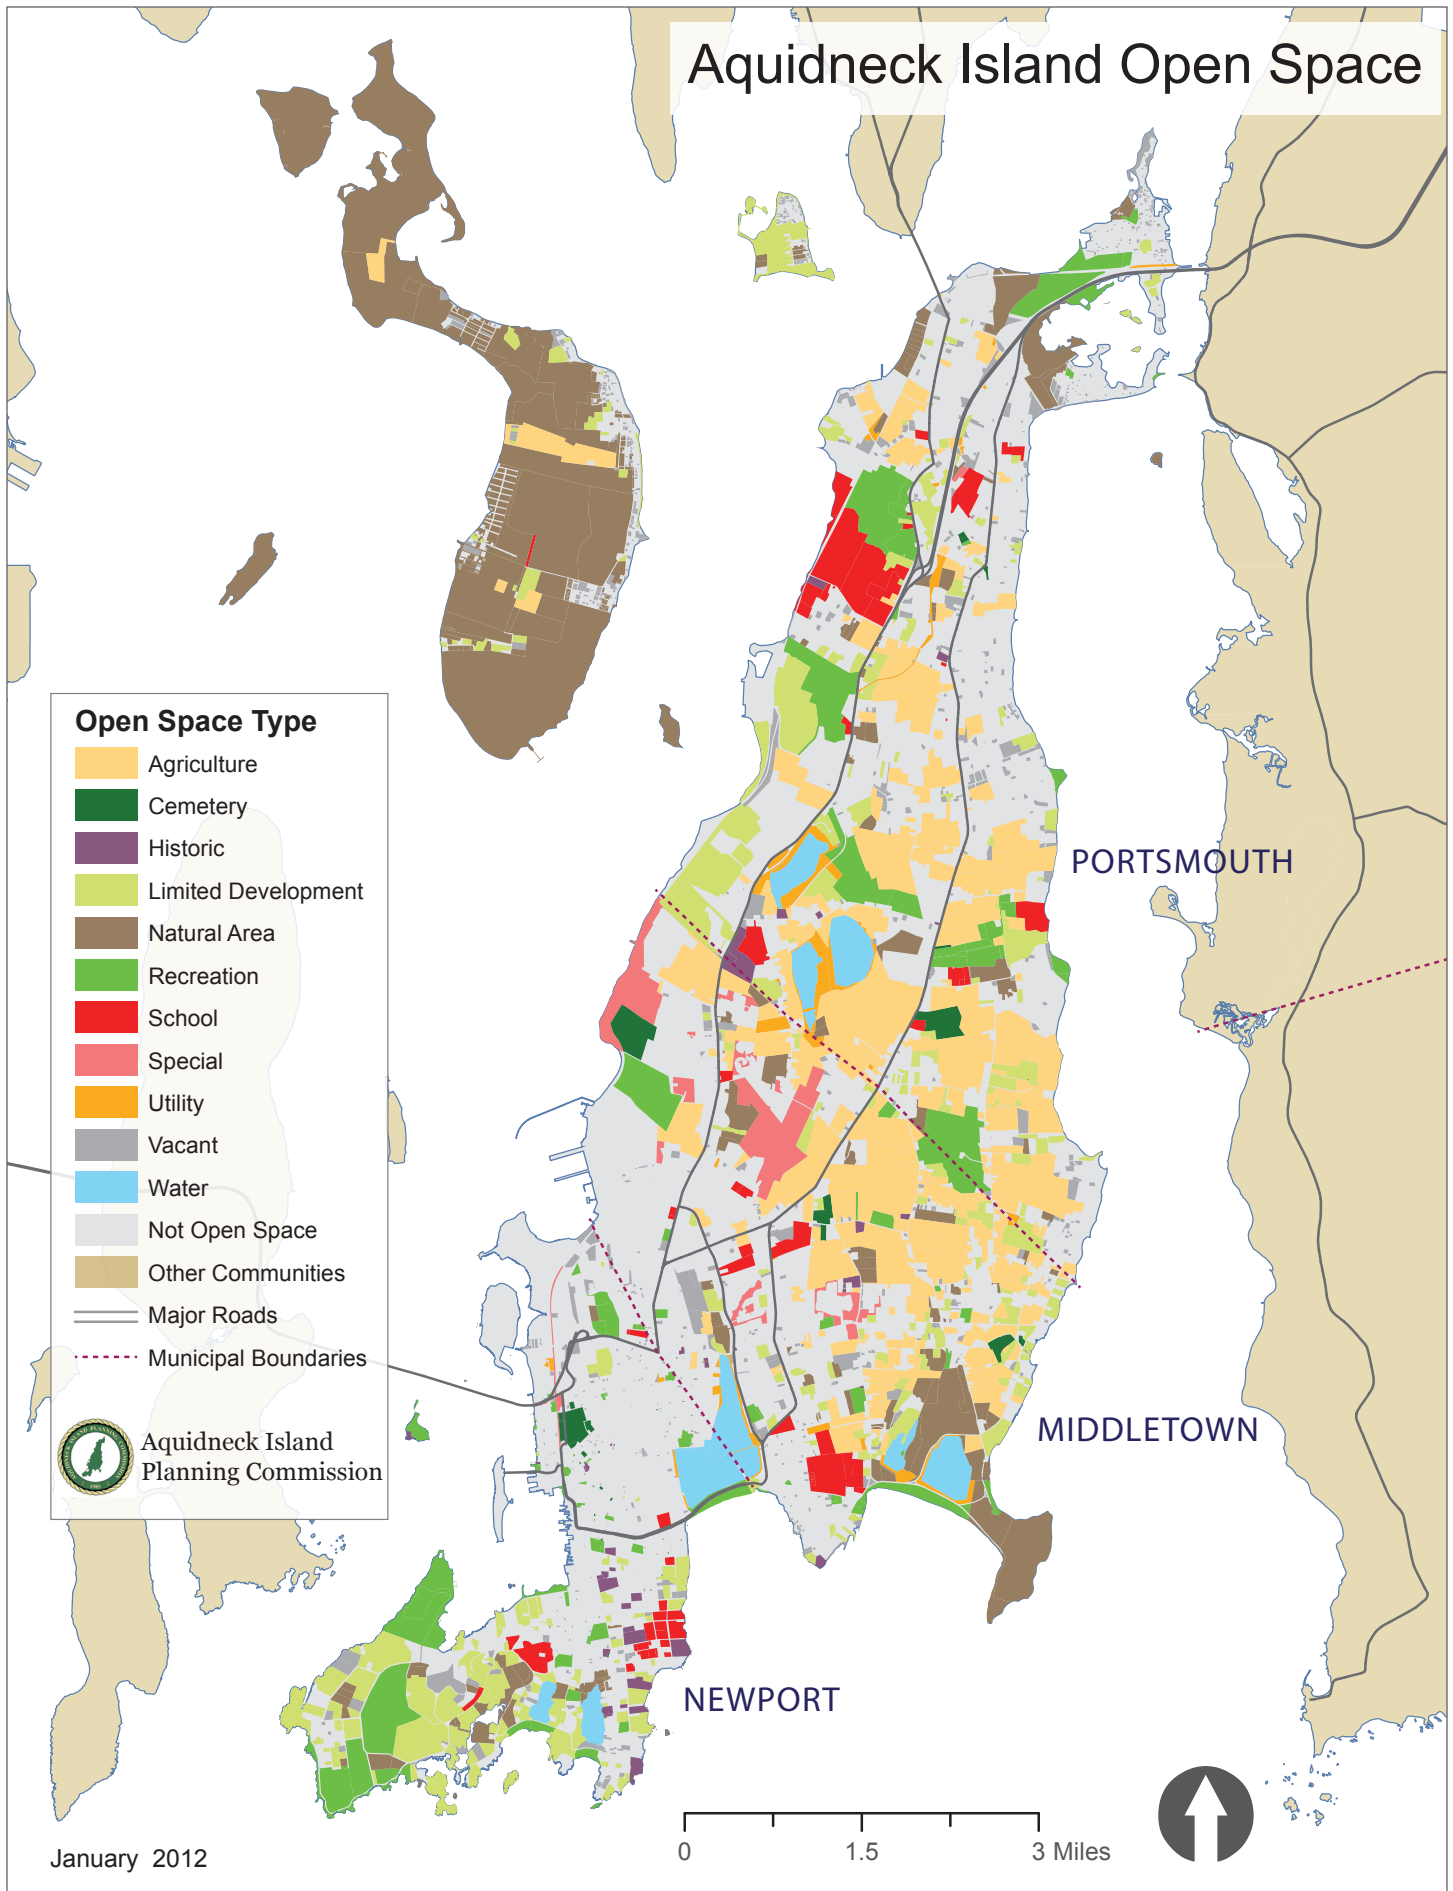

# Aquidneck Island Open Space

## Open Space Type

- Agriculture
- Cemetery
- Historic
- Limited Development
- Natural Area
- Recreation
- School
- Special
- Utility
- Vacant
- Water
- Not Open Space
- Other Communities
- Major Roads
- Municipal Boundaries