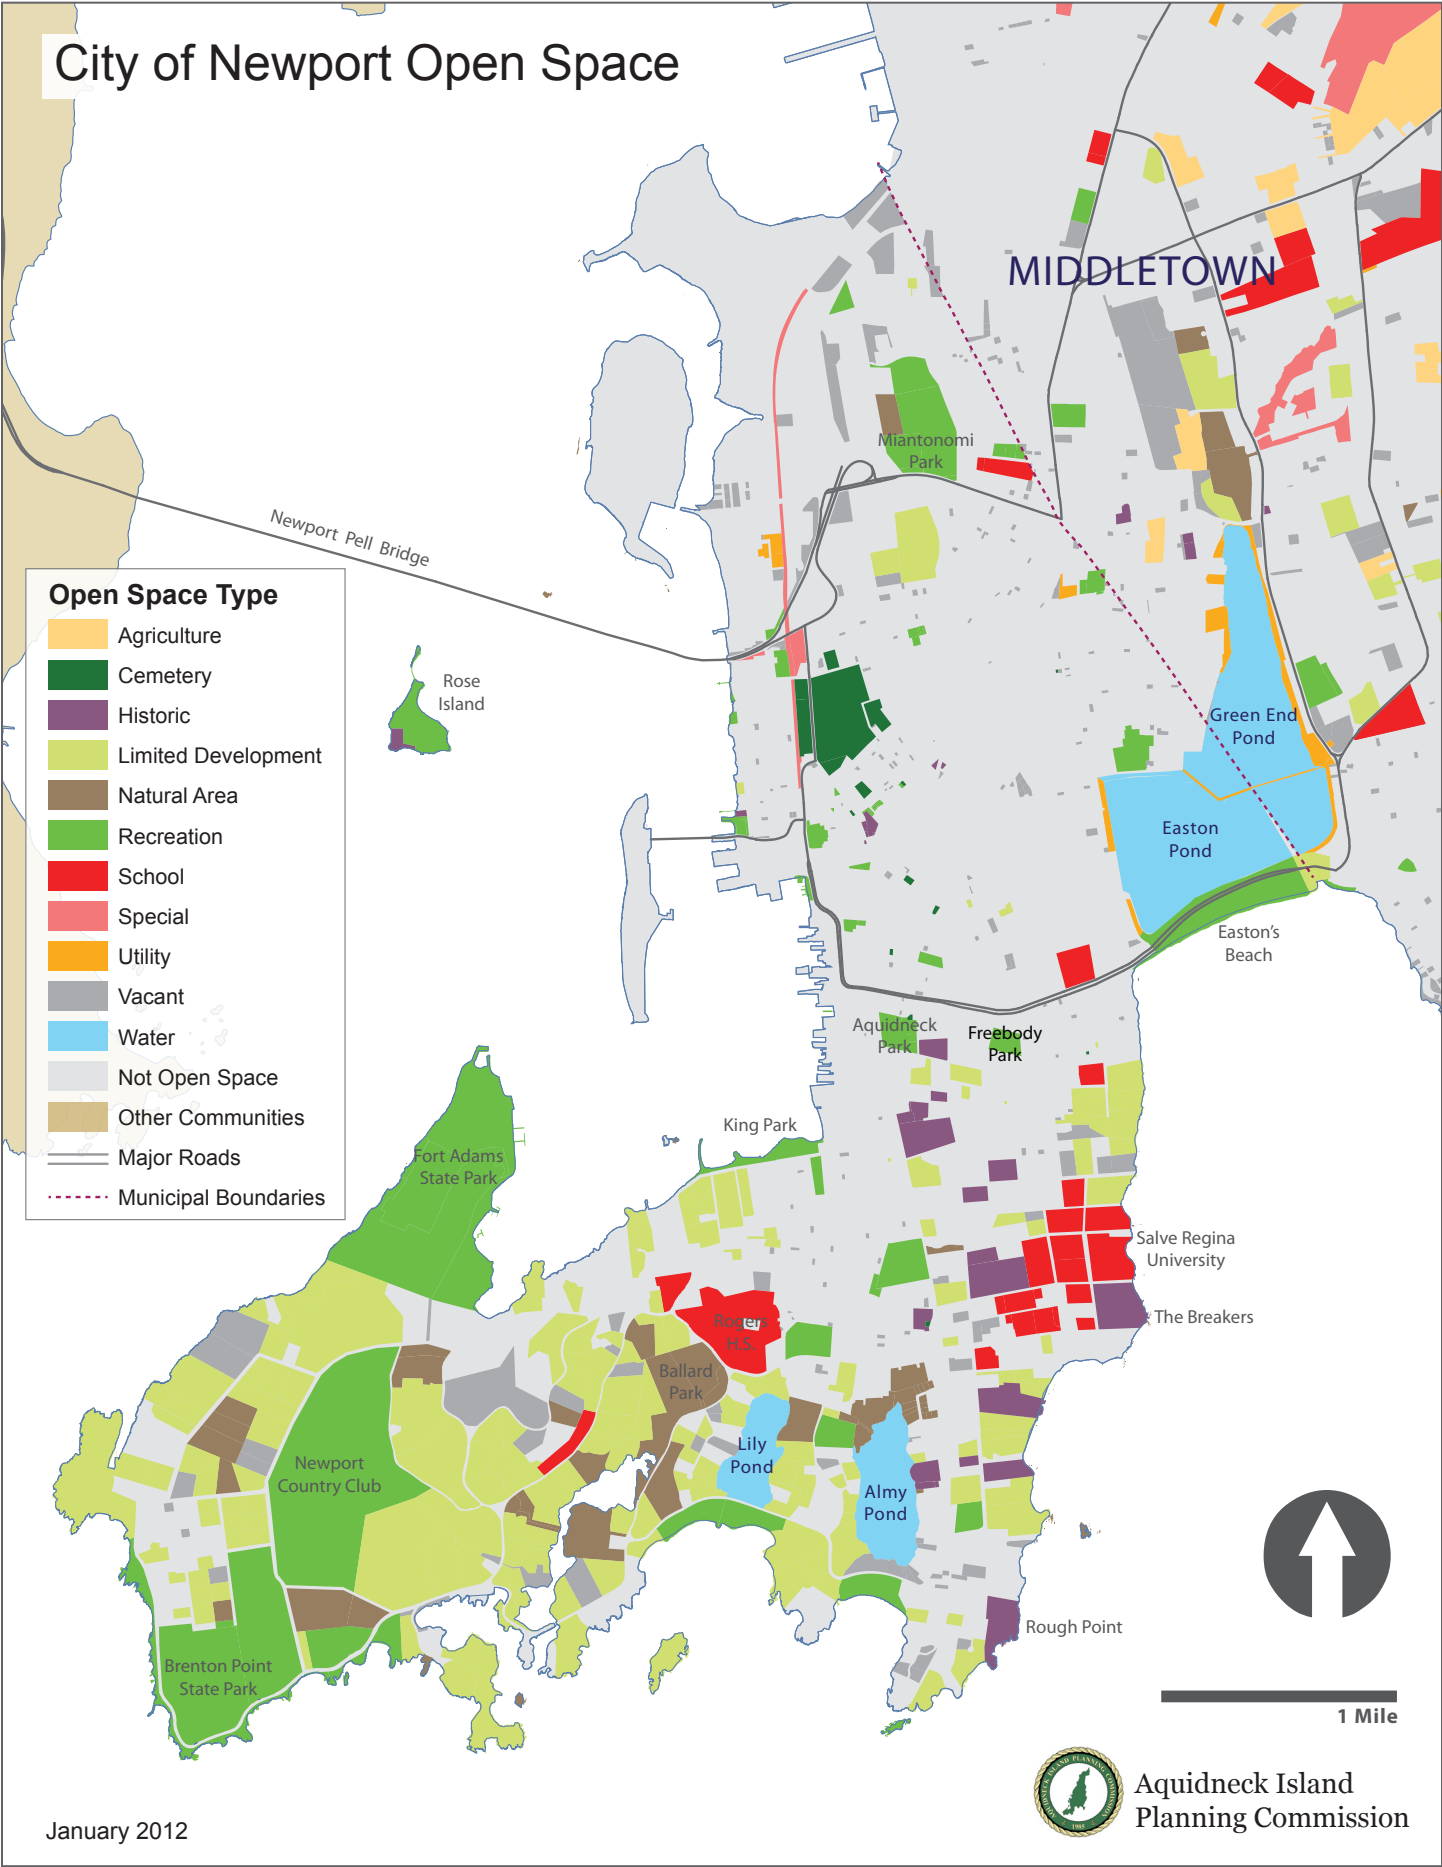

City of Newport Open Space

January 2012

Aquidneck Island
Planning Commission

1 Mile